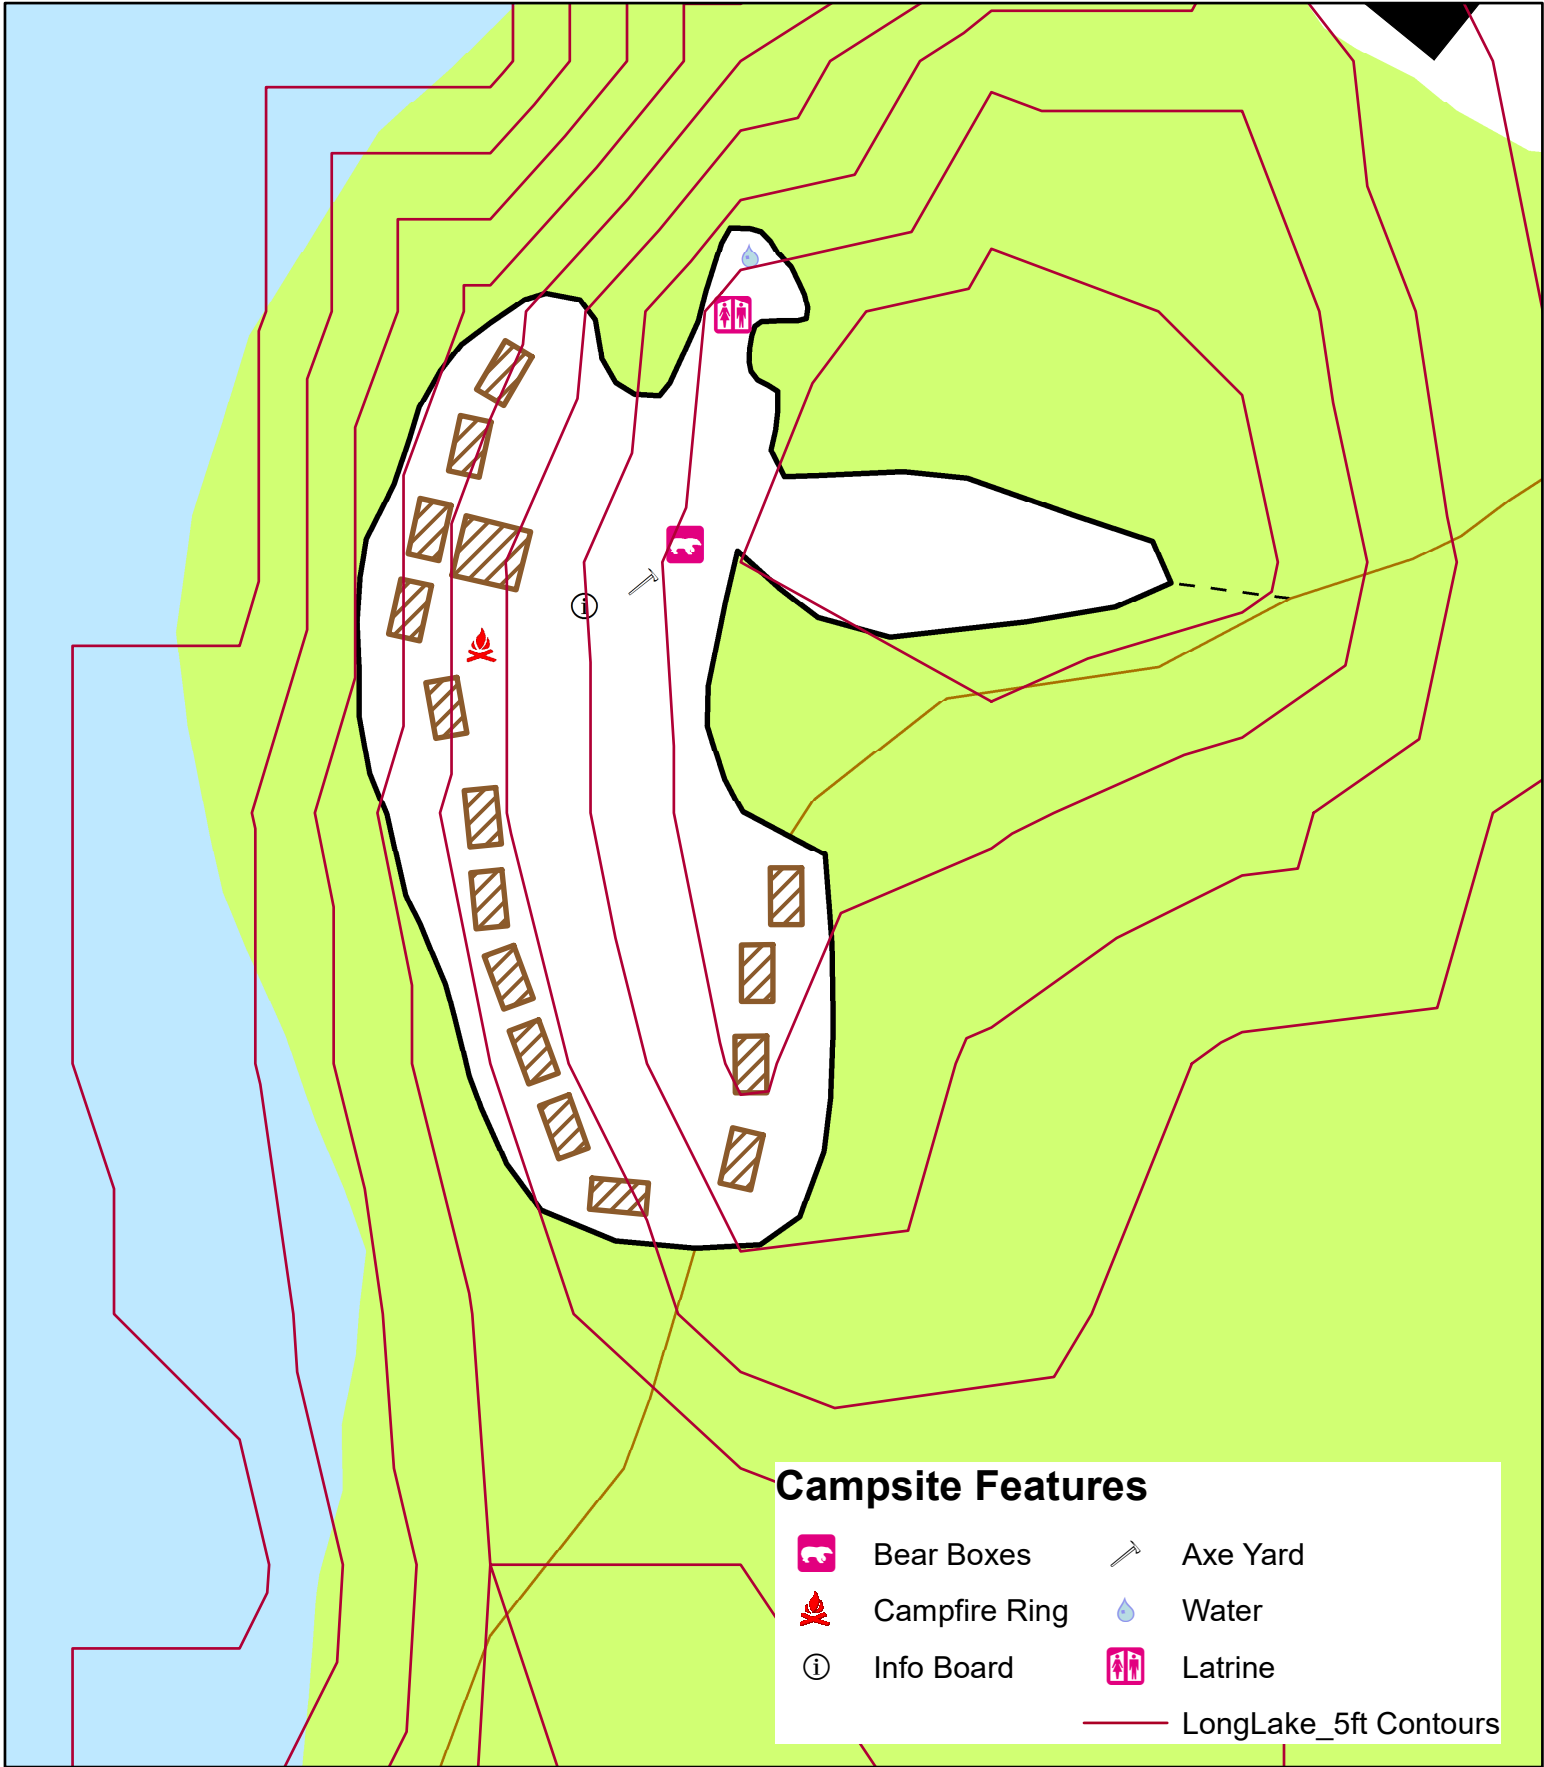

Red Pine Campsite

Campsite Features

- | | | | |
|---|---------------|---|-----------------------|
|  | Bear Boxes |  | Axe Yard |
|  | Campfire Ring |  | Water |
|  | Info Board |  | Latrine |
| | |  | LongLake_5ft Contours |

N

90

45

0

90 Feet